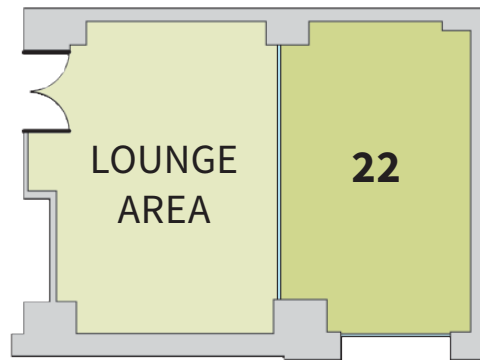

EXECUTIVE BOARDROOM

The EXECUTIVE BOARDROOM is a bright, spacious and comfortable meeting space, providing the ideal environment for high profile meetings.

		Square Metres	Ceiling Height (metres)	Theatre (capacity)	Classroom (capacity)	U-shape (capacity)	Boardroom (capacity)	Cabaret (capacity)	Banquet (capacity)	Reception (capacity)
22	Executive Boardroom	30	2.3				16			